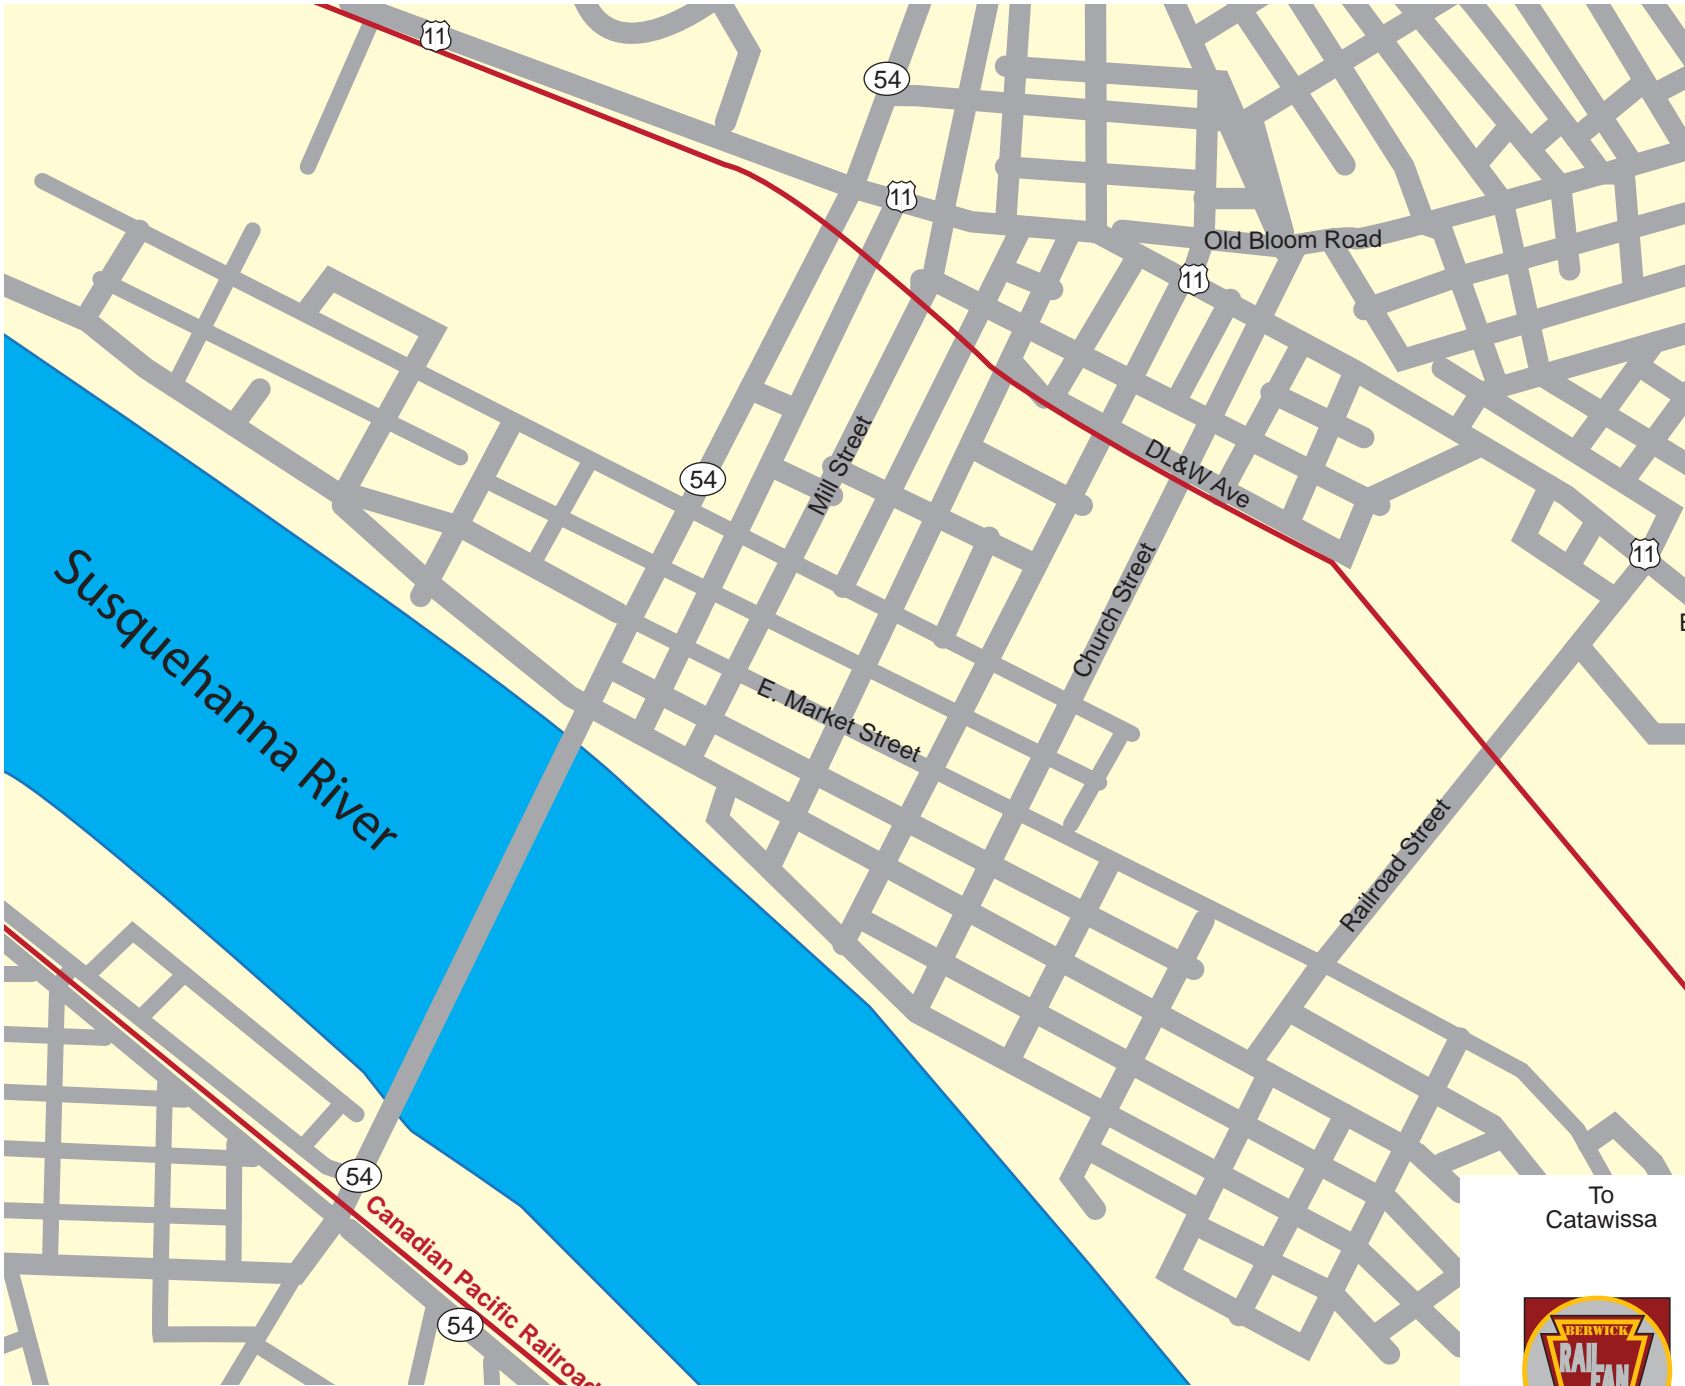

Danville, PA

North Shore Rail
Line To Northumberland

Rt. 11 To
Northumberland

To Bloomsburg

Rt. 11 To
Bloomsburg

North Shore Rail
Line To Bloomsburg

To
Catawissa

To Sunbury

Rt. 54 to
Eylsburg

Riverside, PA